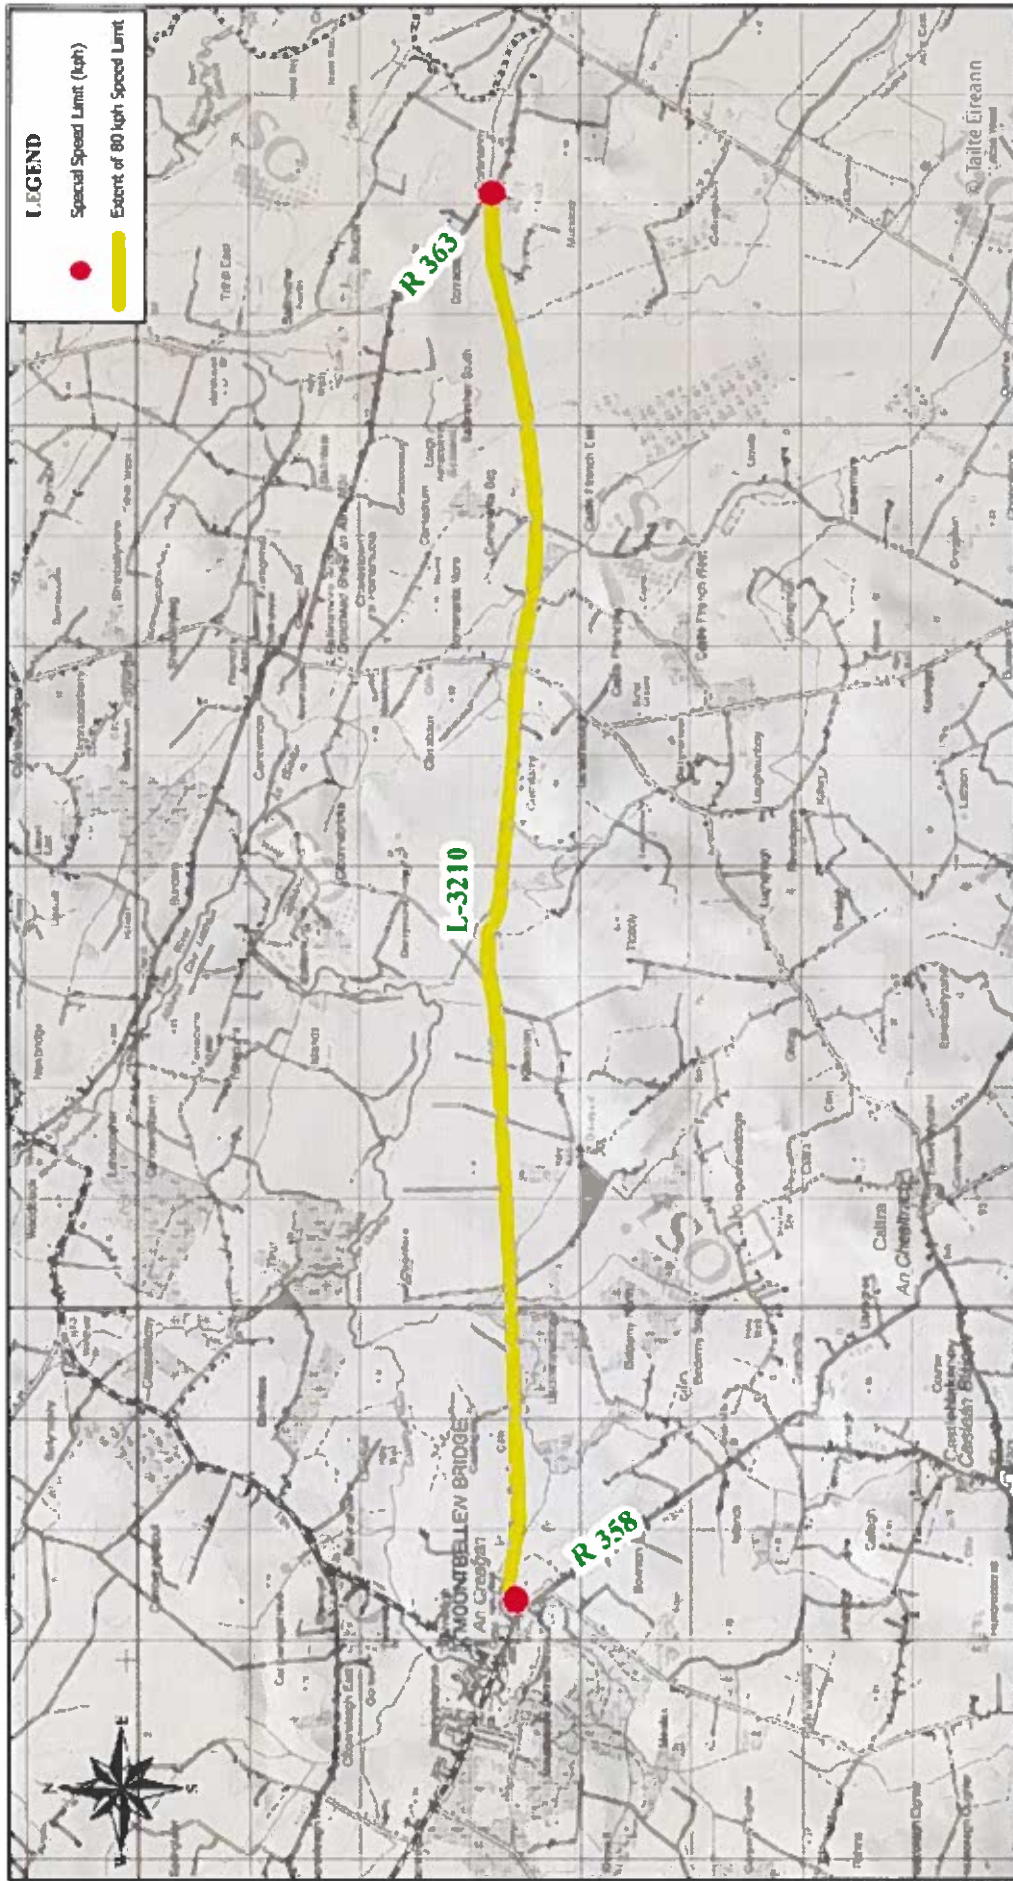

ROAD TRAFFIC SPECIAL SPEED LIMITS COUNTY GALWAY BYE-LAWS 2024

  Comhairle Chontae na Gallainne Galway County Council	BYE-LAW REFERENCE(S) B/80/S (a)	MUNICIPAL DISTRICT Ballinasloe	LOCATION: Mountbellew	MAP No. B 30