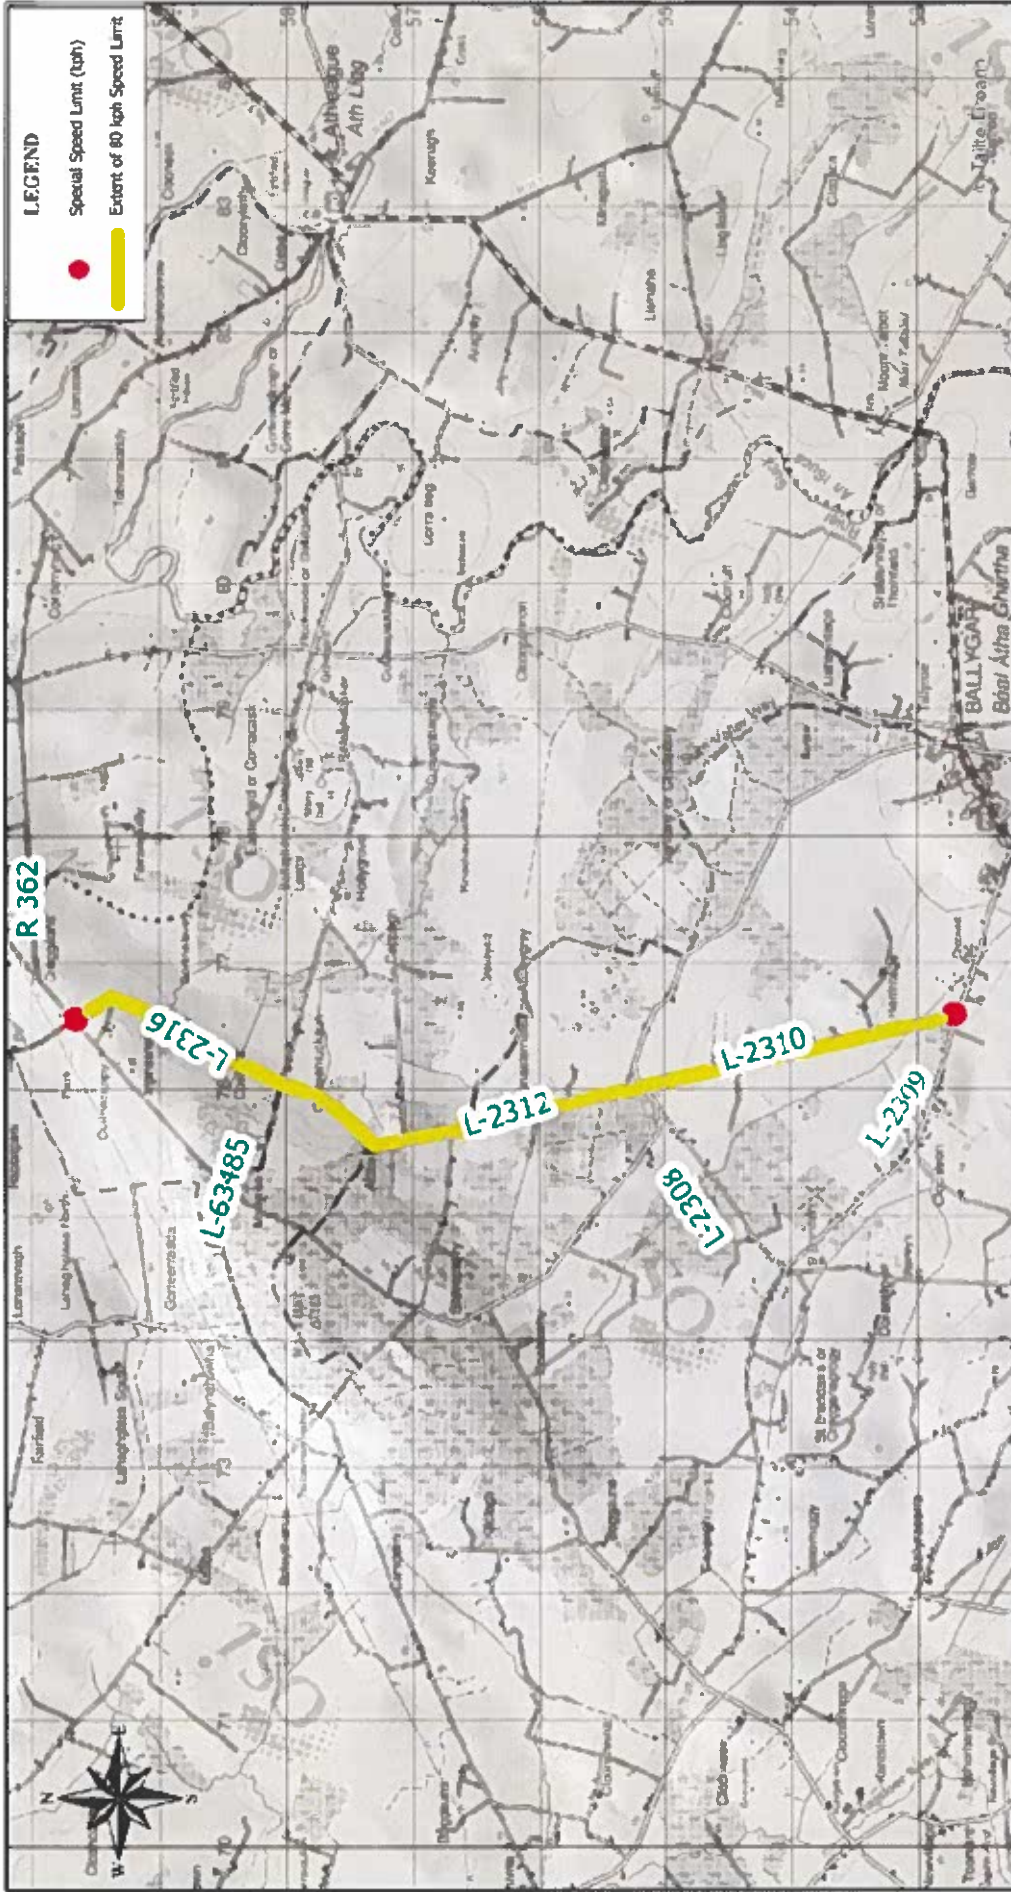

	BYE-LAW REFERENCE(S) A/80/2 (a) & (b)	MUNICIPAL DISTRICT Athenry/Dranmore	LOCATION: Athenry	MAP No. AO 18
---	---	---	-----------------------------	-------------------------

ROAD TRAFFIC SPECIAL SPEED LIMITS COUNTY GALWAY BYE-LAWS 2024