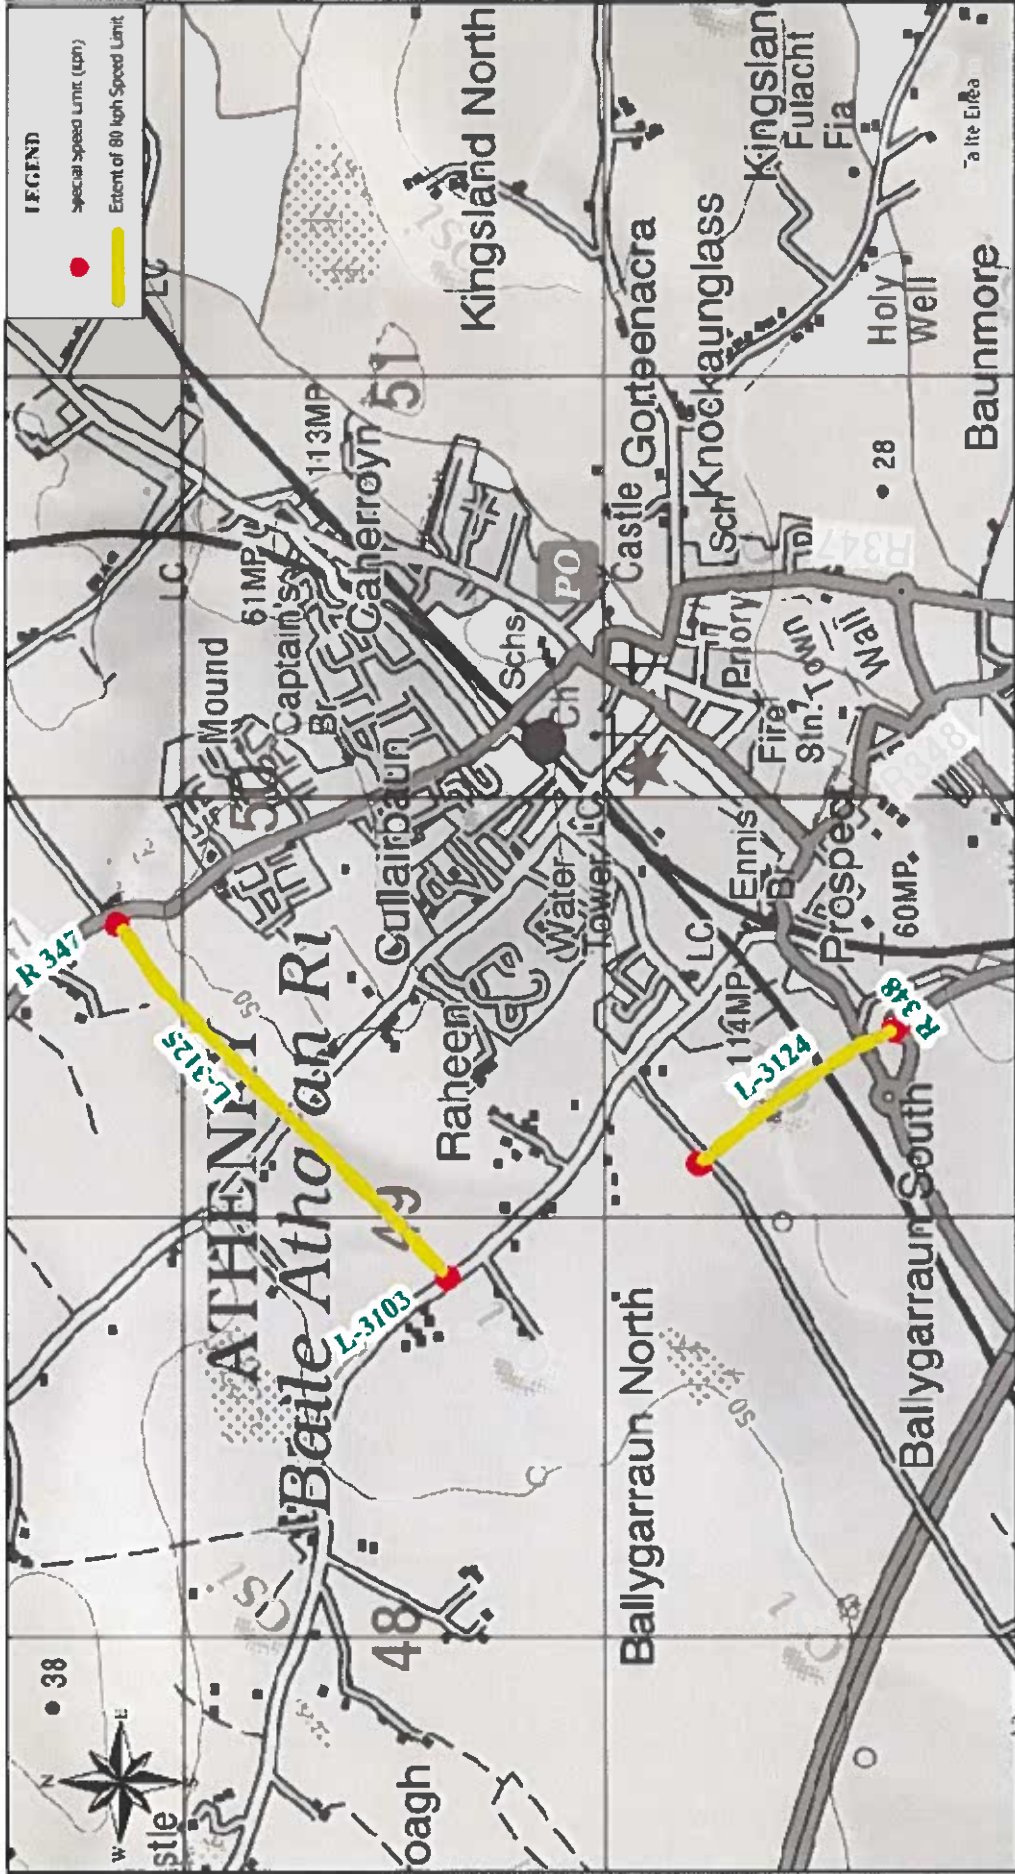

ROAD TRAFFIC SPECIAL SPEED LIMITS COUNTY GALWAY BYE-LAWS 2018

BYE-LAW REFERENCE(S): L/80/5 (a)-(b)

MUNICIPAL DISTRICT: Loughrea

LOCATION: Loughrea Town

MAP NO: L 22

ROAD TRAFFIC SPECIAL SPEED LIMITS COUNTY GALWAY BYE-LAWS 2024